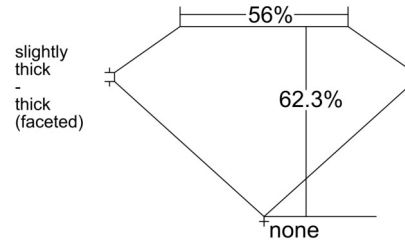

GIA NATURAL DIAMOND GRADING REPORT

January 19, 2026
 GIA Report Number 2547447006
 Shape and Cutting Style Pear Brilliant
 Measurements 9.93 x 6.24 x 3.89 mm

GRADING RESULTS

Carat Weight 1.50 carat
 Color Grade K
 Clarity Grade VS2

ADDITIONAL GRADING INFORMATION

Polish Excellent
 Symmetry Very Good
 Fluorescence Faint
 Inscription(s): GIA 2547447006

Comments: Additional clouds are not shown. Pinpoints are not shown.

PROPORTIONS

Profile not to actual proportions

CLARITY CHARACTERISTICS

KEY TO SYMBOLS*

- Cloud
- Feather
- Needle
- Indented Natural

* Red symbols denote internal characteristics (inclusions). Green or black symbols denote external characteristics (blemishes). Diagram is an approximate representation of the diamond, and symbols shown indicate type, position, and approximate size of clarity characteristics. All clarity characteristics may not be shown. Details of finish are not shown.