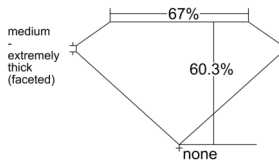

GIA®

FACSIMILE

GIA REPORT 2547418121

Verify this report at GIA.edu

GIA NATURAL DIAMOND DOSSIER®

January 09, 2026
GIA Report Number 2547418121
Shape and Cutting Style ..... Heart Brilliant
Measurements ..... 4.23 x 5.03 x 3.03 mm

GRADING RESULTS

Carat Weight ..... 0.40 carat
Color Grade ..... E
Clarity Grade VVS2

ADDITIONAL GRADING INFORMATION

Polish ..... Very Good
Symmetry ..... Good
Fluorescence ..... None
Clarity Characteristics ..... Indented Natural, Pinpoint
Inscription(s): GIA 2547418121

PROPORTIONS

Profile not to actual proportions

GRADING SCALES

GIA COLOR SCALE		GIA CLARITY SCALE			
COLORLESS	D	VERY VERY SLIGHTLY INCLUDED	FLAWLESS		
	E		INTERNALLY FLAWLESS		
	F	VERY SLIGHTLY INCLUDED	VVS₁		
	G		VVS₂		
	H		VS₁		
	NEAR COLORLESS	I	SLIGHTLY INCLUDED	VS₂	
		J		SI₁	
		FAINT	K	INCLUDED	SI₂
			L		I₁
			M		I₂
VERTICALLY FAINT	N	INCLUDED	I₃		
	O				
	P				
	Q				
	R				
LIGHT	S				
	T				
	U				
	V				
	W				
	X				
	Y				
	Z