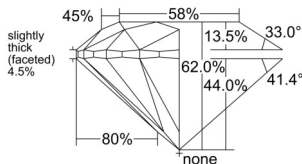

GIA®

FACSIMILE

GIA NATURAL DIAMOND DOSSIER®

January 09, 2026
GIA Report Number 2547416549
Shape and Cutting Style ..... Round Brilliant
Measurements ..... 3.60 - 3.63 x 2.24 mm

GRADING RESULTS

Carat Weight ..... 0.18 carat
Color Grade ..... E
Clarity Grade VS1
Cut Grade ..... Excellent

ADDITIONAL GRADING INFORMATION

Polish ..... Excellent
Symmetry ..... Excellent
Fluorescence ..... None
Clarity Characteristics ..... Crystal, Pinpoint
Inscription(s): GIA 2547416549

GIA REPORT 2547416549

Verify this report at GIA.edu

PROPORTIONS

Profile to actual proportions