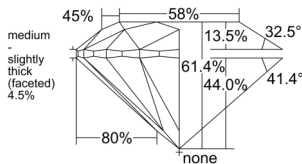

GIA®

FACSIMILE

GIA REPORT 2547414763

Verify this report at GIA.edu

GIA NATURAL DIAMOND DOSSIER®

January 09, 2026
GIA Report Number 2547414763
Shape and Cutting Style ..... Round Brilliant
Measurements ..... 4.73 - 4.76 x 2.91 mm

GRADING RESULTS

Carat Weight ..... 0.40 carat
Color Grade ..... E
Clarity Grade VVS1
Cut Grade ..... Excellent

ADDITIONAL GRADING INFORMATION

Polish ..... Excellent
Symmetry ..... Excellent
Fluorescence ..... None
Clarity Characteristics ..... Pinpoint, Cloud, Feather
Inspection(s): GIA 2547414763

PROPORTIONS

Profile to actual proportions