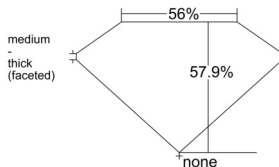

GIA®

FACSIMILE

GIA REPORT 2547413318

Verify this report at GIA.edu

GIA NATURAL DIAMOND DOSSIER®

January 09, 2026
GIA Report Number 2547413318
Shape and Cutting Style ..... Heart Brilliant
Measurements ..... 4.89 x 5.66 x 3.27 mm

GRADING RESULTS

Carat Weight ..... 0.52 carat
Color Grade ..... K
Clarity Grade VVS1

ADDITIONAL GRADING INFORMATION

Polish ..... Excellent
Symmetry ..... Excellent
Fluorescence ..... None
Clarity Characteristics ..... Pinpoint, Cavity, Feather
Inscription(s): GIA 2547413318

PROPORTIONS

Profile not to actual proportions

GRADING SCALES

GIA COLOR SCALE		GIA CLARITY SCALE	
COLORLESS	D	VERY VERY SLIGHTLY INCLUDED	FLAWLESS
	E		INTERNALLY FLAWLESS
	F		VVS₁
	G		VVS₂
	H		VS₁
	I		VS₂
	J		SI₁
	K		SI₂
	L		I₁
	M		I₂
NEAR COLORLESS	N	SLIGHTLY INCLUDED	I₃
	O		
	P		
	Q		
FAINT	R		
	S		
	T		
	U		
VERT LIGHT	V		
	W		
	X		
	Y		
LIGHT	Z