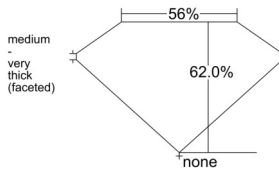

GIA®

FACSIMILE

GIA REPORT 2547408252

Verify this report at GIA.edu

GIA NATURAL DIAMOND DOSSIER®

January 09, 2026
GIA Report Number 2547408252
Shape and Cutting Style ..... Heart Brilliant
Measurements ..... 4.66 x 5.49 x 3.41 mm

GRADING RESULTS

Carat Weight ..... 0.51 carat
Color Grade ..... J
Clarity Grade VVS2

ADDITIONAL GRADING INFORMATION

Polish ..... Very Good
Symmetry ..... Very Good
Fluorescence ..... None
Clarity Characteristics ..... Pinpoint, Cloud
Inscription(s): GIA 2547408252

PROPORTIONS

Profile not to actual proportions

GRADING SCALES

GIA COLOR SCALE		GIA CLARITY SCALE	
COLORLESS	D	VERY VERY SLIGHTLY INCLUDED	FLAWLESS
	E		INTERNALLY FLAWLESS
	F		VVS₁
	G		VVS₂
	H		VS₁
	I		VS₂
	J		SI₁
	K		SI₂
	L		I₁
	M		I₂
NEAR COLORLESS	N	SLIGHTLY INCLUDED	I₃
	O		
	P		
	Q		
FAINT	R		
	S		
	T		
	U		
VERT LIGHT	V		
	W		
	X		
	Y		
LIGHT	Z