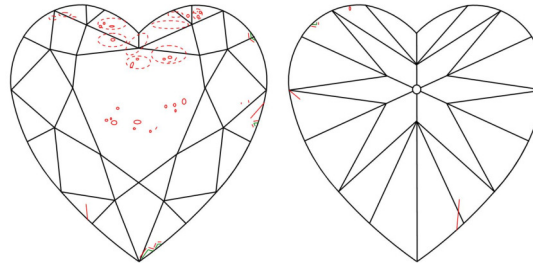

CLARITY CHARACTERISTICS

KEY TO SYMBOLS*

- Cloud
- Crystal
- Feather
- Needle
- Indented Natural

* Red symbols denote internal characteristics (inclusions). Green or black symbols denote external characteristics (blemishes). Diagram is an approximate representation of the diamond, and symbols shown indicate type, position, and approximate size of clarity characteristics. All clarity characteristics may not be shown. Details of finish are not shown.

GRADING SCALES

GIA COLOR SCALE

COLORLESS	D
	E
	F
NEAR COLORLESS	G
	H
	I
FAINT	J
	K
	L
VERY LIGHT	M
	N
	O
LIGHT	P
	Q
	R
	S
	T
	U
	V
W	
X	
Y	
Z	

GIA CLARITY SCALE

reportcheck.gia.edu

The results documented in this report refer only to the diamond described, and were obtained using the techniques and equipment available to GIA at the time of examination. This report is not a guarantee or valuation. For additional information and important limitations and disclaimers, please see GIA.edu/terms or call +1 800 421 7250 or +1 760 603 4500. ©2023 Gemological Institute of America, Inc.

THE SECURITY FEATURES IN THIS DOCUMENT, INCLUDING THE HOLOGRAM, SECURITY SCREEN AND MICROPRINT LINES, IN ADDITION TO THOSE NOT LISTED, EXCEED DOCUMENT SECURITY INDUSTRY GUIDELINES.