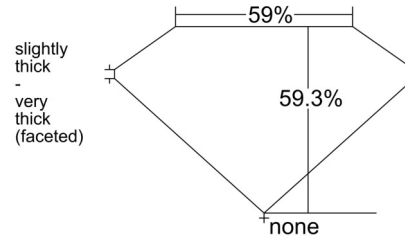

GIA NATURAL DIAMOND GRADING REPORT

January 08, 2026
GIA Report Number 2547402467
Shape and Cutting Style ..... Heart Brilliant
Measurements ..... 5.84 x 6.83 x 4.05 mm

GRADING RESULTS

Carat Weight ..... 1.00 carat
Color Grade ..... D
Clarity Grade SI1

ADDITIONAL GRADING INFORMATION

Polish ..... Excellent
Symmetry ..... Very Good
Fluorescence ..... Medium Blue
Inscription(s): GIA 2547402467

Comments: Additional clouds are not shown. Pinpoints are not shown.

PROPORTIONS

Profile not to actual proportions