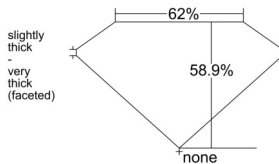

GIA®

FACSIMILE

GIA REPORT 2547399414

Verify this report at GIA.edu

GIA NATURAL DIAMOND DOSSIER®

January 07, 2026
GIA Report Number 2547399414
Shape and Cutting Style ..... Heart Brilliant
Measurements ..... 5.20 x 6.24 x 3.67 mm

GRADING RESULTS

Carat Weight ..... 0.70 carat
Color Grade ..... H
Clarity Grade VS1

ADDITIONAL GRADING INFORMATION

Polish ..... Excellent
Symmetry ..... Excellent
Fluorescence ..... None
Clarity Characteristics..... Crystal, Indented Natural
Inscription(s): GIA 2547399414

PROPORTIONS

Profile not to actual proportions

GRADING SCALES

GIA COLOR SCALE		GIA CLARITY SCALE			
COLORLESS	D	VERY VERY SLIGHTLY INCLUDED	FLAWLESS		
	E		INTERNALLY FLAWLESS		
	F		VVS₁		
	NEAR COLORLESS	G	VERY SLIGHTLY INCLUDED	VVS₂	
		H		VS₁	
		FANT	I	SLIGHTLY INCLUDED	VS₂
			J		SI₁
	LIGHT	K	INCLUDED	SI₂	
		L		I₁	
		M	NOT GRADED	I₂	
N		I₃			
O					
P					
Q					
R					
S					
T					
U					
V					
W					
X					
Y					
Z