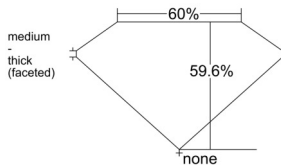

GIA®

FACSIMILE

GIA REPORT 2547397961

Verify this report at GIA.edu

GIA NATURAL DIAMOND DOSSIER®

January 08, 2026
GIA Report Number 2547397961
Shape and Cutting Style ..... Heart Brilliant
Measurements ..... 5.33 x 6.20 x 3.69 mm

GRADING RESULTS

Carat Weight ..... 0.71 carat
Color Grade ..... K
Clarity Grade VS1

ADDITIONAL GRADING INFORMATION

Polish ..... Excellent
Symmetry ..... Very Good
Fluorescence ..... None
Clarity Characteristics..... Crystal, Cloud, Pinpoint
Inscription(s): GIA 2547397961

PROPORTIONS

Profile not to actual proportions

GRADING SCALES

GIA COLOR SCALE		GIA CLARITY SCALE	
COLORLESS	D	VERY VERY SLIGHTLY INCLUDED	FLAWLESS
	E		INTERNALLY FLAWLESS
	F		VVS₁
	G		VVS₂
	H		VS₁
	I		VS₂
	J		SI₁
	K		SI₂
	L		I₁
	M		I₂
NEAR COLORLESS	N	SLIGHTLY INCLUDED	I₃
	O		
	P		
	Q		
FAINT	R		
	S		
	T		
	U		
VERT LIGHT	V		
	W		
	X		
	Y		
LIGHT	Z