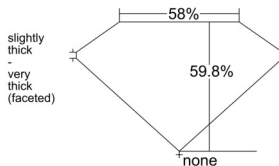

GIA®

FACSIMILE

GIA REPORT 2547397845

Verify this report at GIA.edu

GIA NATURAL DIAMOND DOSSIER®

January 07, 2026
GIA Report Number 2547397845
Shape and Cutting Style ..... Heart Brilliant
Measurements ..... 5.47 x 6.09 x 3.64 mm

GRADING RESULTS

Carat Weight ..... 0.72 carat
Color Grade ..... K
Clarity Grade VVS2

ADDITIONAL GRADING INFORMATION

Polish ..... Excellent
Symmetry ..... Excellent
Fluorescence ..... None
Clarity Characteristics ..... Pinpoint, Feather, Cloud
Inscription(s): GIA 2547397845

PROPORTIONS

Profile not to actual proportions

GRADING SCALES

GIA COLOR SCALE		GIA CLARITY SCALE			
COLORLESS	D	VERY VERY SLIGHTLY INCLUDED	FLAWLESS		
	E		INTERNALLY FLAWLESS		
	F	VERY SLIGHTLY INCLUDED	VVS₁		
	G		VVS₂		
	H		VS₁		
	NEAR COLORLESS	I	SLIGHTLY INCLUDED	VS₂	
		J		SI₁	
		FAINT	K	INCLUDED	SI₂
			L		I₁
			M		I₂
VERT LIGHT	N	LIGHT	I₃		
	O				
	P				
	Q				
	R