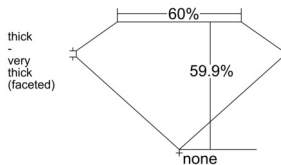

GIA®

FACSIMILE

GIA REPORT 2547397269

Verify this report at GIA.edu

GIA NATURAL DIAMOND DOSSIER®

January 07, 2026
GIA Report Number 2547397269
Shape and Cutting Style ..... Heart Brilliant
Measurements ..... 5.46 x 6.36 x 3.81 mm

GRADING RESULTS

Carat Weight ..... 0.77 carat
Color Grade I
Clarity Grade VVS1

ADDITIONAL GRADING INFORMATION

Polish ..... Excellent
Symmetry ..... Very Good
Fluorescence ..... None
Clarity Characteristics ..... Pinpoint
Inscription(s): GIA 2547397269

PROPORTIONS

Profile not to actual proportions

GRADING SCALES

GIA COLOR SCALE		GIA CLARITY SCALE			
COLORLESS	D	VERY VERY SLIGHTLY INCLUDED	FLAWLESS		
	E		INTERNALLY FLAWLESS		
	F	VERY SLIGHTLY INCLUDED	VVS₁		
	G		VVS₂		
	H		VS₁		
	NEAR COLORLESS	I	SLIGHTLY INCLUDED	VS₂	
		J		SI₁	
		FAINT	K	INCLUDED	SI₂
			L		I₁
			M		I₂
VERT LIGHT	N	LIGHT	I₃		
	O				
	P				
	Q				
	R