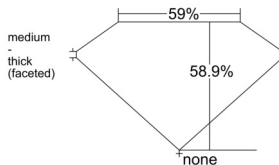

GIA®

FACSIMILE

GIA REPORT 2547396464

Verify this report at GIA.edu

GIA NATURAL DIAMOND DOSSIER®

January 07, 2026
GIA Report Number 2547396464
Shape and Cutting Style ..... Heart Brilliant
Measurements ..... 5.36 x 6.31 x 3.72 mm

GRADING RESULTS

Carat Weight ..... 0.73 carat
Color Grade ..... K
Clarity Grade VVS2

ADDITIONAL GRADING INFORMATION

Polish ..... Excellent
Symmetry ..... Excellent
Fluorescence ..... None
Clarity Characteristics ..... Pinpoint, Feather
Inscription(s): GIA 2547396464

PROPORTIONS

Profile not to actual proportions

GRADING SCALES

GIA COLOR SCALE		GIA CLARITY SCALE			
COLORLESS	D	VERY VERY SLIGHTLY INCLUDED	FLAWLESS		
	E		INTERNALLY FLAWLESS		
	F	VERY SLIGHTLY INCLUDED	VVS₁		
	G		VVS₂		
	H		VS₁		
	NEAR COLORLESS	I	SLIGHTLY INCLUDED	VS₂	
		J		SI₁	
		FAINT	K	INCLUDED	SI₂
			L		I₁
			M		I₂
VERT LIGHT	N	LIGHT	I₃		
	O				
	P				
	Q				
	R