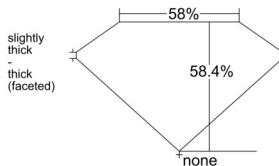

GIA®

FACSIMILE

GIA REPORT 2547396370

Verify this report at GIA.edu

GIA NATURAL DIAMOND DOSSIER®

January 07, 2026
GIA Report Number 2547396370
Shape and Cutting Style ..... Heart Brilliant
Measurements ..... 5.13 x 5.69 x 3.32 mm

GRADING RESULTS

Carat Weight ..... 0.57 carat
Color Grade ..... K
Clarity Grade VVS1

ADDITIONAL GRADING INFORMATION

Polish ..... Excellent
Symmetry ..... Excellent
Fluorescence ..... None
Clarity Characteristics ..... Cloud, Pinpoint, Feather
Inscription(s): GIA 2547396370

PROPORTIONS

Profile not to actual proportions

GRADING SCALES

GIA COLOR SCALE		GIA CLARITY SCALE	
COLORLESS	D	VERY VERY SLIGHTLY INCLUDED	FLAWLESS
	E		INTERNALLY FLAWLESS
	F		VVS₁
	G		VVS₂
	H		VS₁
	I		VS₂
	J		SI₁
	K		SI₂
	L		I₁
	M		I₂
NEAR COLORLESS	N	SLIGHTLY INCLUDED	I₃
	O		
	P		
	Q		
	R		
FAINT	S		
	T		
	U		
	V		
	W		
VERT LIGHT	X		
	Y		
	Z