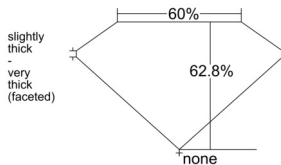

GIA®

FACSIMILE

GIA REPORT 2547396304

Verify this report at GIA.edu

GIA NATURAL DIAMOND DOSSIER®

January 07, 2026
GIA Report Number 2547396304
Shape and Cutting Style ..... Heart Brilliant
Measurements ..... 5.52 x 6.50 x 4.08 mm

GRADING RESULTS

Carat Weight ..... 0.90 carat
Color Grade ..... K
Clarity Grade VVS1

ADDITIONAL GRADING INFORMATION

Polish ..... Excellent
Symmetry ..... Excellent
Fluorescence ..... None
Clarity Characteristics ..... Pinpoint
Inscription(s): GIA 2547396304

PROPORTIONS

Profile not to actual proportions

GRADING SCALES

GIA COLOR SCALE		GIA CLARITY SCALE	
COLORLESS	D	VERY VERY SLIGHTLY INCLUDED	FLAWLESS
	E		INTERNALLY FLAWLESS
	F		VVS₁
	G		VVS₂
	H		VS₁
	I		VS₂
	J		SI₁
	K		SI₂
	L		I₁
	M		I₂
NEAR COLORLESS	N	SLIGHTLY INCLUDED	I₃
	O		
	P		
	Q		
FAINT	R		
	S		
	T		
	U		
VERT LIGHT	V		
	W		
	X		
	Y		
LIGHT	Z