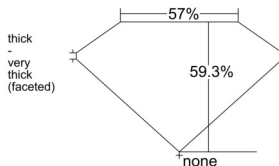

GIA®

FACSIMILE

GIA REPORT 2547389232

Verify this report at GIA.edu

GIA NATURAL DIAMOND DOSSIER®

January 06, 2026
GIA Report Number 2547389232
Shape and Cutting Style ..... Heart Brilliant
Measurements ..... 5.40 x 6.08 x 3.61 mm

GRADING RESULTS

Carat Weight ..... 0.71 carat
Color Grade ..... E
Clarity Grade VS1

ADDITIONAL GRADING INFORMATION

Polish ..... Very Good
Symmetry ..... Very Good
Fluorescence ..... None
Clarity Characteristics ..... Crystal, Cloud
Inscription(s): GIA 2547389232

PROPORTIONS

Profile not to actual proportions

GRADING SCALES

GIA COLOR SCALE		GIA CLARITY SCALE			
COLORLESS	D	VERY VERY SLIGHTLY INCLUDED	FLAWLESS		
	E		INTERNALLY FLAWLESS		
	F	VERY SLIGHTLY INCLUDED	VVS₁		
	G		VVS₂		
	H		VS₁		
	NEAR COLORLESS	I	SLIGHTLY INCLUDED	VS₂	
		J		SI₁	
		FAINT	K	INCLUDED	SI₂
			L		I₁
			M		I₂
VERT LIGHT	N	LIGHT	I₃		
	O				
	P				
	Q				
	R