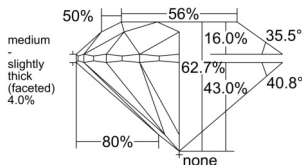

GIA®

FACSIMILE

GIA REPORT 2547385786

Verify this report at GIA.edu

GIA NATURAL DIAMOND DOSSIER®

January 07, 2026
GIA Report Number 2547385786
Shape and Cutting Style ..... Round Brilliant
Measurements ..... 4.73 - 4.75 x 2.97 mm

GRADING RESULTS

Carat Weight ..... 0.41 carat
Color Grade ..... E
Clarity Grade VVS1
Cut Grade ..... Excellent

ADDITIONAL GRADING INFORMATION

Polish ..... Excellent
Symmetry ..... Excellent
Fluorescence ..... None
Clarity Characteristics ..... Pinpoint
Inscription(s): GIA 2547385786

PROPORTIONS

GRADING SCALES

GIA COLOR SCALE

COLORLESS	D
	E
	F
	G
	H
	I
	J
NEAR COLORLESS	K
	L
Faint	M
	N
	O
	P
Very Light	Q
	R
	S
	T
	U
	V
Light	W
	X
	Y
	Z

GIA CLARITY SCALE

FLAWLESS	INTERNAL FLAWLESS	
		FLAWLESS
VERY VERY SLIGHTLY INCLUDED	VVS₁	
	VVS₂	
VERY SLIGHTLY INCLUDED	VS₁	
	VS₂	
SLIGHTLY INCLUDED	SI₁	
	SI₂	
INCLUDED	I₁	
	I₂	
	I₃	

GIA CUT SCALE

EXCELLENT
VERY GOOD
GOOD
FAIR
POOR