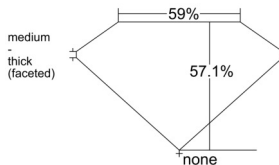

GIA®

FACSIMILE

GIA REPORT 2547384621

Verify this report at GIA.edu

GIA NATURAL DIAMOND DOSSIER®

January 06, 2026
GIA Report Number 2547384621
Shape and Cutting Style ..... Heart Brilliant
Measurements ..... 5.36 x 6.27 x 3.58 mm

GRADING RESULTS

Carat Weight ..... 0.70 carat
Color Grade ..... E
Clarity Grade VVS2

ADDITIONAL GRADING INFORMATION

Polish ..... Excellent
Symmetry ..... Excellent
Fluorescence ..... None
Clarity Characteristics..... Needle, Pinpoint, Surface Graining
Inscription(s): GIA 2547384621

PROPORTIONS

Profile not to actual proportions

GRADING SCALES

GIA COLOR SCALE		GIA CLARITY SCALE			
COLORLESS	D	VERY VERY SLIGHTLY INCLUDED	FLAWLESS		
	E		INTERNALLY FLAWLESS		
	F		VVS₁		
	G				
	NEAR COLORLESS		H	VVS₂	
			I		
	FAINT		J	VERY SLIGHTLY INCLUDED	VS₁
			K		VS₂
			L		
			M	SLIGHTLY INCLUDED	SI₁
N		SI₂			
O					
LIGHT	P	INCLUDED	I₁		
	Q		I₂		
	R			I₃	
	S				
	T				
	U				
	V				
W					
X					
Y					
Z