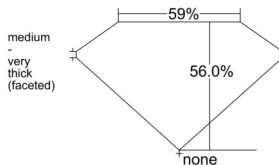

GIA®

FACSIMILE

GIA REPORT 2547378914

Verify this report at GIA.edu

GIA NATURAL DIAMOND DOSSIER®

January 06, 2026
GIA Report Number **2547378914**
Shape and Cutting Style ..... **Heart Brilliant**
Measurements ..... **5.33 x 5.87 x 3.29 mm**

GRADING RESULTS

Carat Weight ..... **0.57 carat**
Color Grade ..... **J**
Clarity Grade **VVS1**

ADDITIONAL GRADING INFORMATION

Polish ..... **Excellent**
Symmetry ..... **Very Good**
Fluorescence ..... **Faint**
Clarity Characteristics..... **Pinpoint, Surface Graining**
Inscription(s): **GIA 2547378914**

PROPORTIONS

Profile not to actual proportions

GRADING SCALES

GIA COLOR SCALE		GIA CLARITY SCALE			
COLORLESS	D	VERY VERY SLIGHTLY INCLUDED	FLAWLESS		
	E		INTERNALLY FLAWLESS		
	F	VERY SLIGHTLY INCLUDED	VVS₁		
	G		VVS₂		
	H		VS₁		
	NEAR COLORLESS	I	SLIGHTLY INCLUDED	VS₂	
		J		SI₁	
		FAINT	K	INCLUDED	SI₂
			L		I₁
			M		I₂
VERT LIGHT	N	LIGHT	I₃		
	O				
	P				
	Q				
	R