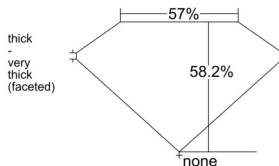

GIA®

FACSIMILE

GIA REPORT 2547377541

Verify this report at GIA.edu

GIA NATURAL DIAMOND DOSSIER®

January 06, 2026
GIA Report Number 2547377541
Shape and Cutting Style ..... Heart Brilliant
Measurements ..... 4.68 x 5.51 x 3.21 mm

GRADING RESULTS

Carat Weight ..... 0.50 carat
Color Grade I
Clarity Grade VS1

ADDITIONAL GRADING INFORMATION

Polish ..... Excellent
Symmetry ..... Very Good
Fluorescence ..... None
Clarity Characteristics..... Crystal, Needle, Feather, Pinpoint
Inscription(s): GIA 2547377541

PROPORTIONS

Profile not to actual proportions

GRADING SCALES

GIA COLOR SCALE		GIA CLARITY SCALE			
COLORLESS	D	VERY VERY SLIGHTLY INCLUDED	FLAWLESS		
	E		INTERNALLY FLAWLESS		
	F	VERY SLIGHTLY INCLUDED	VVS₁		
	G		VVS₂		
	H		VS₁		
	NEAR COLORLESS	I	SLIGHTLY INCLUDED	VS₂	
		J		SI₁	
		FAINT	K	INCLUDED	SI₂
			L		I₁
			M		I₂
VERT LIGHT	N	LIGHT	I₃		
	O				
	P				
	Q				
	R