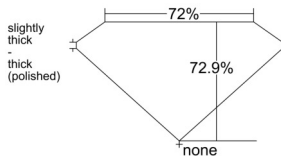

GIA®

FACSIMILE

GIA REPORT 2547368341

Verify this report at gia.edu

GIA NATURAL DIAMOND DOSSIER®

January 05, 2026
GIA Report Number 2547368341
Shape and Cutting Style ..... Square Modified Brilliant
Measurements ..... 3.89 x 3.86 x 2.82 mm

GRADING RESULTS

Carat Weight ..... 0.35 carat
Color Grade ..... D
Clarity Grade VVS1

ADDITIONAL GRADING INFORMATION

Polish ..... Excellent
Symmetry ..... Very Good
Fluorescence ..... None
Clarity Characteristics ..... Pinpoint, Needle, Feather
Inscription(s): GIA 2547368341

PROPORTIONS

Profile not to actual proportions

GRADING SCALES

GIA COLOR SCALE		GIA CLARITY SCALE			
COLORLESS	D	VERY VERY SLIGHTLY INCLUDED	FLAWLESS		
	E		INTERNALLY FLAWLESS		
	F	VERY SLIGHTLY INCLUDED	VVS₁		
	G		VVS₂		
	H		VS₁		
	NEAR COLORLESS	I	SLIGHTLY INCLUDED	VS₂	
		J		SI₁	
		FAINT	K	INCLUDED	SI₂
			L		I₁
			M		I₂
VERT LIGHT	N	LIGHT	I₃		
	O				
	P				
	Q				
	R