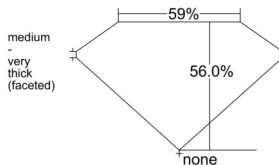

GIA®

FACSIMILE

GIA REPORT 2547364334

Verify this report at GIA.edu

GIA NATURAL DIAMOND DOSSIER®

January 06, 2026
GIA Report Number 2547364334
Shape and Cutting Style ..... Heart Brilliant
Measurements ..... 5.84 x 6.44 x 3.61 mm

GRADING RESULTS

Carat Weight ..... 0.77 carat
Color Grade ..... F
Clarity Grade VVS1

ADDITIONAL GRADING INFORMATION

Polish ..... Excellent
Symmetry ..... Excellent
Fluorescence ..... Faint
Clarity Characteristics ..... Pinpoint, Cloud
Inscription(s): GIA 2547364334

PROPORTIONS

Profile not to actual proportions

GRADING SCALES

GIA COLOR SCALE		GIA CLARITY SCALE			
COLORLESS	D	VERY VERY SLIGHTLY INCLUDED	FLAWLESS		
	E		INTERNALLY FLAWLESS		
	F	VERY SLIGHTLY INCLUDED	VVS₁		
	G		VVS₂		
	H		VS₁		
	NEAR COLORLESS	I	SLIGHTLY INCLUDED	VS₂	
		J		SI₁	
		FAINT	K	INCLUDED	SI₂
			L		I₁
			M		I₂
VERT LIGHT	N	LIGHT	I₃		
	O				
	P				
	Q				
	R				
	S				
	T				
LIGHT	U				
	V				
	W				
	X				
Y					
Z