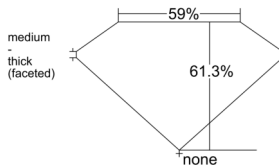

GIA®

FACSIMILE

GIA REPORT 2547355766

Verify this report at GIA.edu

GIA NATURAL DIAMOND DOSSIER®

January 01, 2026
GIA Report Number 2547355766
Shape and Cutting Style ..... Oval Brilliant
Measurements ..... 6.86 x 4.73 x 2.90 mm

GRADING RESULTS

Carat Weight ..... 0.61 carat
Color Grade ..... J
Clarity Grade VVS2

ADDITIONAL GRADING INFORMATION

Polish ..... Excellent
Symmetry ..... Excellent
Fluorescence ..... Faint
Clarity Characteristics ..... Cloud, Pinpoint
Inscription(s): GIA 2547355766

PROPORTIONS

Profile not to actual proportions

GRADING SCALES

GIA COLOR SCALE		GIA CLARITY SCALE			
COLORLESS	D	VERY VERY SLIGHTLY INCLUDED	FLAWLESS		
	E		INTERNALLY FLAWLESS		
	F	VERY SLIGHTLY INCLUDED	VVS₁		
	G		VVS₂		
	H		VS₁		
	NEAR COLORLESS	I	SLIGHTLY INCLUDED	VS₂	
		J		SI₁	
		FAINT	K	INCLUDED	SI₂
			L		I₁
			M		I₂
VERT LIGHT	N	LIGHT	I₃		
	O				
	P				
	Q				
	R				
	S				
	T