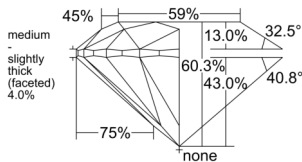

GIA®

FACSIMILE

GIA REPORT 2547349889

Verify this report at GIA.edu

GIA NATURAL DIAMOND DOSSIER®

December 31, 2025
GIA Report Number 2547349889
Shape and Cutting Style ..... Round Brilliant
Measurements ..... 3.97 - 3.98 x 2.40 mm

GRADING RESULTS

Carat Weight ..... 0.23 carat
Color Grade ..... F
Clarity Grade VS1
Cut Grade ..... Excellent

ADDITIONAL GRADING INFORMATION

Polish ..... Excellent
Symmetry ..... Excellent
Fluorescence ..... Medium Blue
Clarity Characteristics ..... Crystal, Cloud, Pinpoint
Inscription(s): GIA 2547349889

PROPORTIONS

Profile to actual proportions