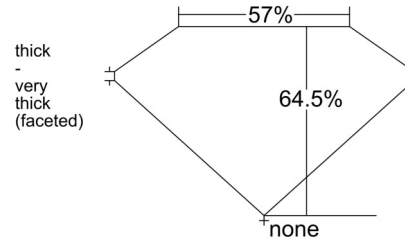

GIA NATURAL DIAMOND GRADING REPORT

December 30, 2025
 GIA Report Number 2547335876
 Shape and Cutting Style Oval Brilliant
 Measurements 9.76 x 6.52 x 4.20 mm

GRADING RESULTS

Carat Weight 1.80 carat
 Color Grade H
 Clarity Grade VS1

Profile not to actual proportions

CLARITY CHARACTERISTICS

KEY TO SYMBOLS*

- Feather
- Cloud

* Red symbols denote internal characteristics (inclusions). Green or black symbols denote external characteristics (blemishes). Diagram is an approximate representation of the diamond, and symbols shown indicate type, position, and approximate size of clarity characteristics. All clarity characteristics may not be shown. Details of finish are not shown.