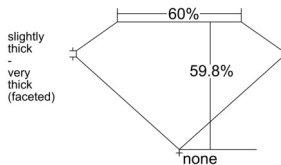

GIA®

FACSIMILE

GIA REPORT 2547333443

Verify this report at GIA.edu

GIA NATURAL DIAMOND DOSSIER®

December 29, 2025
GIA Report Number 2547333443
Shape and Cutting Style ..... Heart Brilliant
Measurements ..... 5.25 x 6.19 x 3.70 mm

GRADING RESULTS

Carat Weight ..... 0.70 carat
Color Grade ..... G
Clarity Grade VVS1

ADDITIONAL GRADING INFORMATION

Polish ..... Very Good
Symmetry ..... Very Good
Fluorescence ..... None
Clarity Characteristics ..... Pinpoint, Feather
Inscription(s): GIA 2547333443

PROPORTIONS

Profile not to actual proportions

GRADING SCALES

GIA COLOR SCALE		GIA CLARITY SCALE	
COLORLESS	D	VERY VERY SLIGHTLY INCLUDED	FLAWLESS
	E		INTERNALLY FLAWLESS
	F		VVS₁
	G		VVS₂
	H		VS₁
	I		VS₂
	J		SI₁
	K		SI₂
	L		I₁
	M		I₂
NEAR COLORLESS	N	SLIGHTLY INCLUDED	I₃
	O		
	P		
	Q		
FAINT	R		
	S		
	T		
	U		
VERT LIGHT	V		
	W		
	X		
	Y		
LIGHT	Z