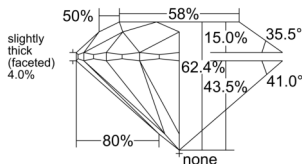

GIA®

FACSIMILE

GIA REPORT 2547331869

Verify this report at GIA.edu

GIA NATURAL DIAMOND DOSSIER®

December 27, 2025
GIA Report Number 2547331869
Shape and Cutting Style ..... Round Brilliant
Measurements ..... 5.21 - 5.23 x 3.26 mm

GRADING RESULTS

Carat Weight ..... 0.55 carat
Color Grade I
Clarity Grade VS2
Cut Grade ..... Excellent

ADDITIONAL GRADING INFORMATION

Polish ..... Excellent
Symmetry ..... Excellent
Fluorescence ..... None
Clarity Characteristics ..... Cloud
Inscription(s): GIA 2547331869

PROPORTIONS

Profile to actual proportions