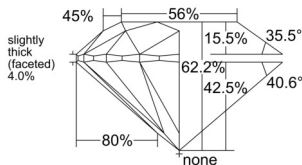

GIA®

FACSIMILE

GIA REPORT 2547324741

Verify this report at GIA.edu

GIA NATURAL DIAMOND DOSSIER®

December 26, 2025
GIA Report Number 2547324741
Shape and Cutting Style ..... Round Brilliant
Measurements ..... 4.32 - 4.34 x 2.69 mm

GRADING RESULTS

Carat Weight ..... 0.31 carat
Color Grade ..... D
Clarity Grade VVS1
Cut Grade ..... Excellent

ADDITIONAL GRADING INFORMATION

Polish ..... Excellent
Symmetry ..... Excellent
Fluorescence ..... None
Clarity Characteristics ..... Pinpoint
Inscription(s): GIA 2547324741

PROPORTIONS

Profile to actual proportions