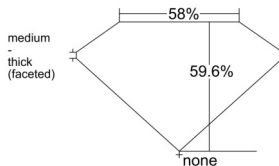

GIA®

FACSIMILE

GIA REPORT 2547322714

Verify this report at GIA.edu

GIA NATURAL DIAMOND DOSSIER®

December 27, 2025
GIA Report Number 2547322714
Shape and Cutting Style ..... Heart Brilliant
Measurements ..... 5.35 x 6.27 x 3.73 mm

GRADING RESULTS

Carat Weight ..... 0.72 carat
Color Grade ..... G
Clarity Grade VS2

ADDITIONAL GRADING INFORMATION

Polish ..... Very Good
Symmetry ..... Excellent
Fluorescence ..... Faint
Clarity Characteristics..... Crystal, Feather
Inscription(s): GIA 2547322714

PROPORTIONS

Profile not to actual proportions

GRADING SCALES

GIA COLOR SCALE		GIA CLARITY SCALE			
COLORLESS	D	VERY VERY SLIGHTLY INCLUDED	FLAWLESS		
	E		INTERNALLY FLAWLESS		
	F	VERY SLIGHTLY INCLUDED	VVS₁		
	G		VVS₂		
	H		VS₁		
	NEAR COLORLESS	I	SLIGHTLY INCLUDED	VS₂	
		J		SI₁	
		FAINT	K	INCLUDED	SI₂
			L		I₁
	M		I₂		
VERT LIGHT	N		INCLUDED	I₃	
	O				
	P				
	Q				
LIGHT	R				
	S				
	T				
	U				
	V				
	W				
	X				
	Y				
	Z