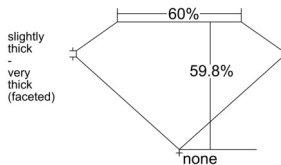

GIA®

FACSIMILE

GIA REPORT 2547321926

Verify this report at GIA.edu

GIA NATURAL DIAMOND DOSSIER®

December 27, 2025
GIA Report Number 2547321926
Shape and Cutting Style ..... Heart Brilliant
Measurements ..... 5.25 x 6.24 x 3.73 mm

GRADING RESULTS

Carat Weight ..... 0.70 carat
Color Grade I
Clarity Grade VS2

ADDITIONAL GRADING INFORMATION

Polish ..... Excellent
Symmetry ..... Very Good
Fluorescence ..... Faint
Clarity Characteristics..... Cloud, Crystal, Feather
Inscription(s): GIA 2547321926

PROPORTIONS

Profile not to actual proportions

GRADING SCALES

GIA COLOR SCALE		GIA CLARITY SCALE			
COLORLESS	D	VERY VERY SLIGHTLY INCLUDED	FLAWLESS		
	E		INTERNALLY FLAWLESS		
	F	VERY SLIGHTLY INCLUDED	VVS₁		
	G		VVS₂		
	H		VS₁		
	NEAR COLORLESS	I	SLIGHTLY INCLUDED	VS₂	
		J		SI₁	
		FAINT	K	INCLUDED	SI₂
			L		I₁
			M		I₂
VERT LIGHT	N	INCLUDED	I₃		
	O				
	P				
	Q				
	R				
LIGHT	S				
	T				
	U				
	V				
	W				
X					
Y					
Z