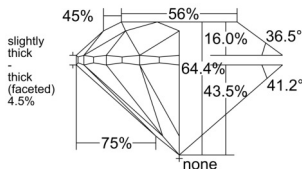

GIA®

FACSIMILE

GIA REPORT 2547319803

Verify this report at GIA.edu

GIA NATURAL DIAMOND DOSSIER®

December 29, 2025
GIA Report Number 2547319803
Shape and Cutting Style ..... Round Brilliant
Measurements ..... 5.56 - 5.59 x 3.59 mm

GRADING RESULTS

Carat Weight ..... 0.70 carat
Color Grade ..... D
Clarity Grade VS1
Cut Grade ..... Very Good

ADDITIONAL GRADING INFORMATION

Polish ..... Excellent
Symmetry ..... Excellent
Fluorescence ..... Medium Blue
Clarity Characteristics ..... Crystal
Inscription(s): GIA 2547319803

PROPORTIONS

Profile to actual proportions