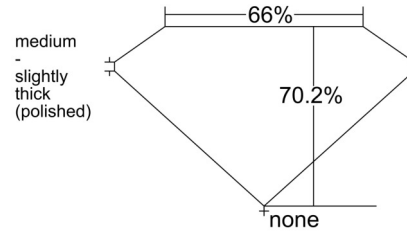

PROPORTIONS

Profile not to actual proportions