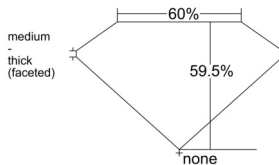

GIA®

FACSIMILE

GIA REPORT 2547297436

Verify this report at GIA.edu

GIA NATURAL DIAMOND DOSSIER®

January 05, 2026
GIA Report Number **2547297436**
Shape and Cutting Style ..... **Heart Brilliant**
Measurements ..... **5.45 x 6.15 x 3.66 mm**

GRADING RESULTS

Carat Weight ..... **0.70 carat**
Color Grade ..... **E**
Clarity Grade **VVS2**

ADDITIONAL GRADING INFORMATION

Polish ..... **Excellent**
Symmetry ..... **Excellent**
Fluorescence ..... **Faint**
Clarity Characteristics..... **Needle, Pinpoint, Cloud, Feather**
Inscription(s): **GIA 2547297436**

PROPORTIONS

Profile not to actual proportions

GRADING SCALES

GIA COLOR SCALE		GIA CLARITY SCALE			
COLORLESS	D	VERY VERY SLIGHTLY INCLUDED	FLAWLESS		
	E		INTERNALLY FLAWLESS		
	F		VVS₁		
	G		VVS₂		
	NEAR COLORLESS	H	VERY SLIGHTLY INCLUDED	VS₁	
		I		VS₂	
		FAINT	J	SLIGHTLY INCLUDED	SI₁
			K		SI₂
	L		I₁		
	VERT LIGHT		M	INCLUDED	I₂
N			I₃		
O					
P					
LIGHT	Q				
	R				
	S				
	T				
	U				
	Z