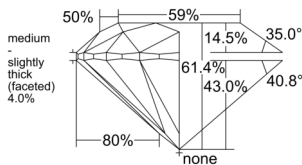

GIA®

FACSIMILE

GIA REPORT 2547295761

Verify this report at GIA.edu

GIA NATURAL DIAMOND DOSSIER®

December 24, 2025
GIA Report Number 2547295761
Shape and Cutting Style ..... Round Brilliant
Measurements ..... 5.92 - 5.97 x 3.65 mm

GRADING RESULTS

Carat Weight ..... 0.80 carat
Color Grade ..... D
Clarity Grade VS1
Cut Grade ..... Excellent

ADDITIONAL GRADING INFORMATION

Polish ..... Excellent
Symmetry ..... Excellent
Fluorescence ..... Faint
Clarity Characteristics ..... Cavity, Needle, Pinpoint
Inscription(s): GIA 2547295761

PROPORTIONS

Profile to actual proportions