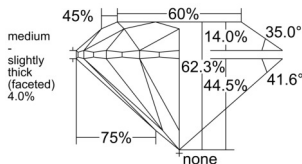

GIA®

FACSIMILE

GIA REPORT 2547294981

Verify this report at GIA.edu

GIA NATURAL DIAMOND DOSSIER®

December 24, 2025
GIA Report Number 2547294981
Shape and Cutting Style ..... Round Brilliant
Measurements ..... 6.00 - 6.05 x 3.76 mm

GRADING RESULTS

Carat Weight ..... 0.84 carat
Color Grade ..... H
Clarity Grade VVS1
Cut Grade ..... Excellent

ADDITIONAL GRADING INFORMATION

Polish ..... Excellent
Symmetry ..... Excellent
Fluorescence ..... Faint
Clarity Characteristics ..... Pinpoint, Feather
Inscription(s): GIA 2547294981

PROPORTIONS

Profile to actual proportions