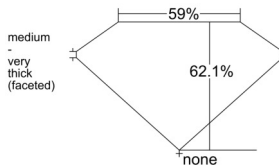

GIA®

FACSIMILE

GIA REPORT 2547289366

Verify this report at GIA.edu

GIA NATURAL DIAMOND DOSSIER®

December 23, 2025
GIA Report Number 2547289366
Shape and Cutting Style ..... Heart Brilliant
Measurements ..... 4.92 x 5.85 x 3.63 mm

GRADING RESULTS

Carat Weight ..... 0.61 carat
Color Grade ..... D
Clarity Grade VS2

ADDITIONAL GRADING INFORMATION

Polish ..... Excellent
Symmetry ..... Very Good
Fluorescence ..... None
Clarity Characteristics ..... Crystal
Inscription(s): GIA 2547289366

PROPORTIONS

Profile not to actual proportions

GRADING SCALES

GIA COLOR SCALE		GIA CLARITY SCALE			
COLORLESS	D	VERY VERY SLIGHTLY INCLUDED	FLAWLESS		
	E		INTERNALLY FLAWLESS		
	F		VVS₁		
	NEAR COLORLESS	G	VERY SLIGHTLY INCLUDED	VVS₂	
		H		VS₁	
		FANT	I	SLIGHTLY INCLUDED	VS₂
			J		SI₁
	LIGHT	K	INCLUDED	SI₂	
		L		I₁	
		M		I₂	
N		NOT GRADED	I₃		
O					
P					
Q					
R					
S					
T					
U					
V					
W					
X					
Y					
Z