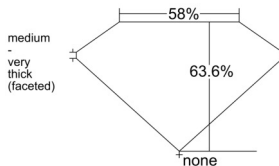

GIA®

FACSIMILE

GIA REPORT 2547281569

Verify this report at GIA.edu

GIA NATURAL DIAMOND DOSSIER®

December 23, 2025
GIA Report Number 2547281569
Shape and Cutting Style ..... Heart Brilliant
Measurements ..... 5.92 x 6.47 x 4.11 mm

GRADING RESULTS

Carat Weight ..... 0.90 carat
Color Grade I
Clarity Grade VVS2

ADDITIONAL GRADING INFORMATION

Polish ..... Very Good
Symmetry ..... Excellent
Fluorescence ..... None
Clarity Characteristics ..... Pinpoint
Inscription(s): GIA 2547281569

PROPORTIONS

Profile not to actual proportions

GRADING SCALES

GIA COLOR SCALE		GIA CLARITY SCALE			
COLORLESS	D	VERY VERY SLIGHTLY INCLUDED	FLAWLESS		
	E		INTERNALLY FLAWLESS		
	F	VERY SLIGHTLY INCLUDED	VVS₁		
	G		VVS₂		
	H		VS₁		
	NEAR COLORLESS	I	SLIGHTLY INCLUDED	VS₂	
		J		SI₁	
		FAINT	K	INCLUDED	SI₂
			L		I₁
			M		I₂
VERT LIGHT	N	LIGHT	I₃		
	O				
	P				
	Q				
	R				
	S				
	T