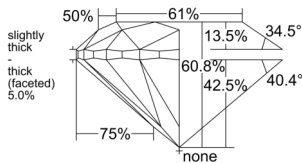

GIA®

FACSIMILE

GIA REPORT 2547279846

Verify this report at GIA.edu

GIA NATURAL DIAMOND DOSSIER®

December 22, 2025
GIA Report Number 2547279846
Shape and Cutting Style ..... Round Brilliant
Measurements ..... 5.02 - 5.07 x 3.07 mm

GRADING RESULTS

Carat Weight ..... 0.50 carat
Color Grade ..... D
Clarity Grade VS1
Cut Grade ..... Very Good

ADDITIONAL GRADING INFORMATION

Polish ..... Excellent
Symmetry ..... Very Good
Fluorescence ..... None
Clarity Characteristics ..... Crystal, Needle, Pinpoint
Inspection(s): GIA 2547279846

PROPORTIONS

Profile to actual proportions