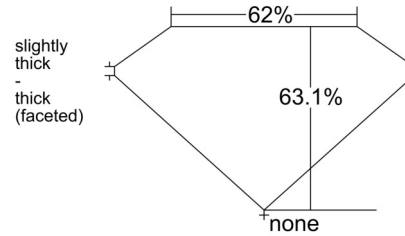

GIA NATURAL DIAMOND GRADING REPORT

December 22, 2025  
 GIA Report Number ..... 2547278692  
 Shape and Cutting Style ..... Oval Brilliant  
 Measurements ..... 7.92 x 5.63 x 3.55 mm

GRADING RESULTS

Carat Weight ..... 1.01 carat  
 Color Grade ..... J  
 Clarity Grade ..... VS2

ADDITIONAL GRADING INFORMATION

Polish ..... Excellent  
 Symmetry ..... Excellent  
 Fluorescence ..... None  
 Inscription(s): GIA 2547278692  
**Comments:** Clouds are not shown.

PROPORTIONS

Profile not to actual proportions

CLARITY CHARACTERISTICS

KEY TO SYMBOLS\*

- Crystal
- Feather
- Pinpoint
- △ Natural

\* Red symbols denote internal characteristics (inclusions). Green or black symbols denote external characteristics (blemishes). Diagram is an approximate representation of the diamond, and symbols shown indicate type, position, and approximate size of clarity characteristics. All clarity characteristics may not be shown. Details of finish are not shown.