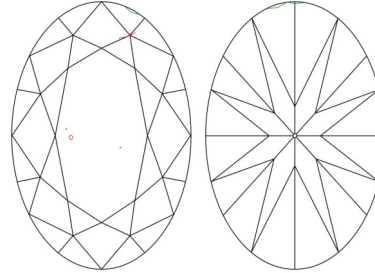

GIA NATURAL DIAMOND GRADING REPORT

December 22, 2025  
 GIA Report Number ..... 2547278692  
 Shape and Cutting Style ..... Oval Brilliant  
 Measurements ..... 7.92 x 5.63 x 3.55 mm

GRADING RESULTS

Carat Weight ..... 1.01 carat  
 Color Grade ..... J  
 Clarity Grade ..... VS2

ADDITIONAL GRADING INFORMATION

Polish ..... Excellent  
 Symmetry ..... Excellent  
 Fluorescence ..... None  
 Inscription(s): GIA 2547278692  
**Comments:** Clouds are not shown.

PROPORTIONS

Profile not to actual proportions

CLARITY CHARACTERISTICS

KEY TO SYMBOLS\*

- Crystal
- Feather
- Pinpoint
- △ Natural

\* Red symbols denote internal characteristics (inclusions). Green or black symbols denote external characteristics (blemishes). Diagram is an approximate representation of the diamond, and symbols shown indicate type, position, and approximate size of clarity characteristics. All clarity characteristics may not be shown. Details of finish are not shown.