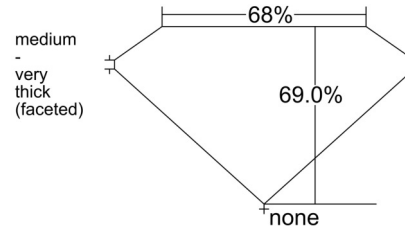

GIA NATURAL DIAMOND GRADING REPORT

February 05, 2026

GIA Report Number 2547278083

Shape and Cutting Style Cushion Modified Brilliant

Measurements 8.41 x 6.89 x 4.76 mm

GRADING RESULTS

Carat Weight 2.21 carat

PROPORTIONS

Profile not to actual proportions

CLARITY CHARACTERISTICS

KEY TO SYMBOLS*

- Cloud
- Needle
- Crystal
- Indented Natural
- Feather
- Natural
- Cavity

* Red symbols denote internal characteristics (inclusions). Green or black symbols denote external characteristics (blemishes). Diagram is an approximate representation of the diamond, and symbols shown indicate type, position, and approximate size of clarity characteristics. All clarity characteristics may not be shown. Details of finish are not shown.