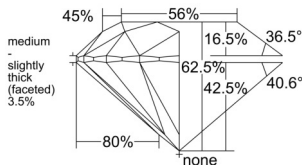

GIA®

FACSIMILE

GIA REPORT 2547276541

Verify this report at GIA.edu

GIA NATURAL DIAMOND DOSSIER®

December 31, 2025
GIA Report Number 2547276541
Shape and Cutting Style ..... Round Brilliant
Measurements ..... 5.66 - 5.69 x 3.55 mm

GRADING RESULTS

Carat Weight ..... 0.70 carat
Color Grade ..... D
Clarity Grade S11
Cut Grade ..... Excellent

ADDITIONAL GRADING INFORMATION

Polish ..... Excellent
Symmetry ..... Excellent
Fluorescence ..... Faint
Clarity Characteristics..... Crystal, Cloud, Feather
Inscription(s): GIA 2547276541

PROPORTIONS

Profile to actual proportions