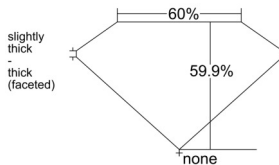

GIA®

FACSIMILE

GIA REPORT 2547275379

Verify this report at GIA.edu

GIA NATURAL DIAMOND DOSSIER®

December 22, 2025
GIA Report Number 2547275379
Shape and Cutting Style ..... Heart Brilliant
Measurements ..... 4.65 x 5.49 x 3.29 mm

GRADING RESULTS

Carat Weight ..... 0.50 carat
Color Grade ..... F
Clarity Grade SI1

ADDITIONAL GRADING INFORMATION

Polish ..... Excellent
Symmetry ..... Very Good
Fluorescence ..... None
Clarity Characteristics ..... Cloud, Crystal
Inscription(s): GIA 2547275379

PROPORTIONS

Profile not to actual proportions

GRADING SCALES

GIA COLOR SCALE		GIA CLARITY SCALE			
COLORLESS	D	VERY VERY SLIGHTLY INCLUDED	FLAWLESS		
	E		INTERNALLY FLAWLESS		
	F	VERY SLIGHTLY INCLUDED	VVS₁		
	G		VVS₂		
	H		VS₁		
	NEAR COLORLESS	I	SLIGHTLY INCLUDED	VS₂	
		J		SI₁	
		FAINT	K	INCLUDED	SI₂
			L		I₁
			M		I₂
VERT LIGHT	N	INCLUDED	I₃		
	O				
	P				
	Q				
	R				
LIGHT	S				
	T				
	U				
	V				
	W				
	X				
	Y				
	Z