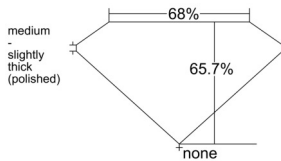

GIA®

FACSIMILE

GIA REPORT 2547271736

Verify this report at GIA.edu

GIA NATURAL DIAMOND DOSSIER®

December 19, 2025
GIA Report Number 2547271736
Shape and Cutting Style ..... Emerald Cut
Measurements ..... 5.47 x 3.89 x 2.55 mm

GRADING RESULTS

Carat Weight ..... 0.50 carat
Color Grade ..... E
Clarity Grade SI1

ADDITIONAL GRADING INFORMATION

Polish ..... Excellent
Symmetry ..... Very Good
Fluorescence ..... Faint
Clarity Characteristics ..... Crystal
Inscription(s): GIA 2547271736

PROPORTIONS

Profile not to actual proportions

GRADING SCALES

GIA COLOR SCALE		GIA CLARITY SCALE			
COLORLESS	D	VERY VERY SLIGHTLY INCLUDED	FLAWLESS		
	E		INTERNALLY FLAWLESS		
	F	VERY SLIGHTLY INCLUDED	VVS₁		
	G		VVS₂		
	H		VS₁		
	NEAR COLORLESS	I	SLIGHTLY INCLUDED	VS₂	
		J		SI₁	
		FAINT	K	INCLUDED	SI₂
			L		I₁
			M		I₂
VERTICALLY LIGHT	N	INCLUDED	I₃		
	O				
	P				
	Q				
	R				
LIGHT	S				
	T				
	U				
	V				
	W				
	X				
Y					
Z