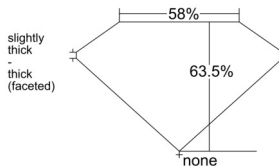

GIA®

FACSIMILE

GIA REPORT 2547270152

Verify this report at GIA.edu

GIA NATURAL DIAMOND DOSSIER®

December 19, 2025
GIA Report Number 2547270152
Shape and Cutting Style ..... Heart Brilliant
Measurements ..... 5.59 x 6.69 x 4.25 mm

GRADING RESULTS

Carat Weight ..... 0.90 carat
Color Grade ..... G
Clarity Grade VS2

ADDITIONAL GRADING INFORMATION

Polish ..... Excellent
Symmetry ..... Excellent
Fluorescence ..... None
Clarity Characteristics..... Crystal, Cloud, Feather
Inscription(s): GIA 2547270152

PROPORTIONS

Profile not to actual proportions

GRADING SCALES

GIA COLOR SCALE		GIA CLARITY SCALE			
COLORLESS	D	VERY VERY SLIGHTLY INCLUDED	FLAWLESS		
	E		INTERNALLY FLAWLESS		
	F		VVS₁		
	G		VVS₂		
	NEAR COLORLESS	H	VERY SLIGHTLY INCLUDED	VS₁	
		I		VS₂	
		FAINT	J	SLIGHTLY INCLUDED	I₁
			K		I₂
	L		I₃		
	M				
N					
O					
VERT LIGHT	P				
	Q				
	R				
	S				
	T				
	U				
	LIGHT	V			
		W			
X					
Y					
Z