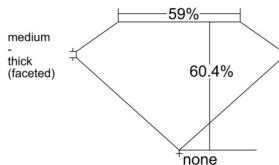

GIA®

FACSIMILE

GIA REPORT 2547258813

Verify this report at GIA.edu

GIA NATURAL DIAMOND DOSSIER®

December 18, 2025
GIA Report Number 2547258813
Shape and Cutting Style ..... Heart Brilliant
Measurements ..... 5.68 x 6.67 x 4.03 mm

GRADING RESULTS

Carat Weight ..... 0.90 carat
Color Grade ..... E
Clarity Grade VVS1

ADDITIONAL GRADING INFORMATION

Polish ..... Excellent
Symmetry ..... Excellent
Fluorescence ..... None
Clarity Characteristics ..... Feather
Inscription(s): GIA 2547258813

PROPORTIONS

Profile not to actual proportions

GRADING SCALES

GIA COLOR SCALE		GIA CLARITY SCALE	
COLORLESS	D	VERY VERY SLIGHTLY INCLUDED	FLAWLESS
	E		INTERNALLY FLAWLESS
	F		VVS₁
	G		VVS₂
	H		VS₁
	I		VS₂
	J		SI₁
	K		SI₂
	L		I₁
	M		I₂
NEAR COLORLESS	N	SLIGHTLY INCLUDED	I₃
	O		
	P		
	Q		
FAINT	R		
	S		
	T		
	U		
VERT LIGHT	V		
	W		
	X		
	Y		
LIGHT	Z