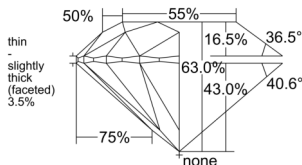

GIA®

FACSIMILE

GIA REPORT 2547254641

Verify this report at GIA.edu

GIA NATURAL DIAMOND DOSSIER®

December 18, 2025
GIA Report Number 2547254641
Shape and Cutting Style ..... Round Brilliant
Measurements ..... 5.63 - 5.67 x 3.56 mm

GRADING RESULTS

Carat Weight ..... 0.70 carat
Color Grade L
Clarity Grade VS2
Cut Grade ..... Excellent

ADDITIONAL GRADING INFORMATION

Polish ..... Excellent
Symmetry ..... Very Good
Fluorescence ..... Medium Blue
Clarity Characteristics ..... Crystal, Cloud, Feather
Inscription(s): GIA 2547254641

PROPORTIONS

GRADING SCALES

GIA COLOR SCALE

COLOREDNESS	D
	E
	F
	G
	H
	I
	J
NEAR COLORLESS	K
	L
FAIN	M
	N
	O
	P
VERY LIGHT	Q
	R
	S
	T
	U
	V
	W
	X
	Y
LIGHT	Z

GIA CLARITY SCALE

VERY VERY SLIGHTLY INCLUDED	FLAWLESS
	INTERNALLY FLAWLESS
VERY SLIGHTLY INCLUDED	VVS₁
	VVS₂
SLIGHTLY INCLUDED	VS₁
	VS₂
INCLUDED	SI₁
	SI₂
	I₁
	I₂
	I₃

GIA CUT SCALE

EXCELLENT
VERY GOOD
GOOD
FAIR
POOR