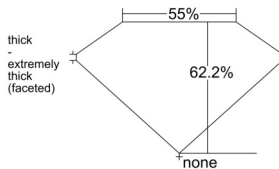

GIA®

FACSIMILE

GIA REPORT 2547252578

Verify this report at GIA.edu

GIA NATURAL DIAMOND DOSSIER®

December 17, 2025
GIA Report Number 2547252578
Shape and Cutting Style ..... Heart Brilliant
Measurements ..... 4.27 x 5.00 x 3.11 mm

GRADING RESULTS

Carat Weight ..... 0.40 carat
Color Grade ..... H
Clarity Grade VVS2

ADDITIONAL GRADING INFORMATION

Polish ..... Very Good
Symmetry ..... Very Good
Fluorescence ..... Faint
Clarity Characteristics ..... Pinpoint, Cloud
Inscription(s): GIA 2547252578

PROPORTIONS

Profile not to actual proportions

GRADING SCALES

GIA COLOR SCALE		GIA CLARITY SCALE			
COLORLESS	D	VERY VERY SLIGHTLY INCLUDED	FLAWLESS		
	E		INTERNALLY FLAWLESS		
	F	VERY SLIGHTLY INCLUDED	VVS₁		
	G		VVS₂		
	H		VS₁		
	NEAR COLORLESS	I	SLIGHTLY INCLUDED	VS₂	
		J		SI₁	
		FAINT	K	INCLUDED	SI₂
			L		I₁
			M		I₂
VERT LIGHT			N	INCLUDED	I₃
			O		
			P		
	Q				
LIGHT	R				
	S				
	T				
	U				
	V				
	Z