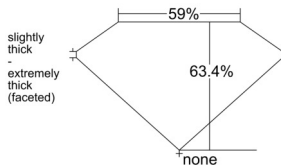

GIA®

FACSIMILE

GIA REPORT 2547227953

Verify this report at GIA.edu

GIA NATURAL DIAMOND DOSSIER®

December 15, 2025
GIA Report Number 2547227953
Shape and Cutting Style ..... Heart Brilliant
Measurements ..... 4.27 x 5.01 x 3.18 mm

GRADING RESULTS

Carat Weight ..... 0.41 carat
Color Grade ..... F
Clarity Grade VVS1

ADDITIONAL GRADING INFORMATION

Polish ..... Excellent
Symmetry ..... Excellent
Fluorescence ..... Medium Blue
Clarity Characteristics ..... Pinpoint, Feather, Cavity
Inscription(s): GIA 2547227953

PROPORTIONS

Profile not to actual proportions

GRADING SCALES

GIA COLOR SCALE		GIA CLARITY SCALE			
COLORLESS	D	VERY VERY SLIGHTLY INCLUDED	FLAWLESS		
	E		INTERNALLY FLAWLESS		
	F	VERY SLIGHTLY INCLUDED	VVS₁		
	G		VVS₂		
	H		VS₁		
	NEAR COLORLESS	I	SLIGHTLY INCLUDED	VS₂	
		J		SI₁	
		FAINT	K	INCLUDED	SI₂
			L		I₁
			M		I₂
VERT LIGHT	N	LIGHT	I₃		
	O				
	P				
	Q				
	R