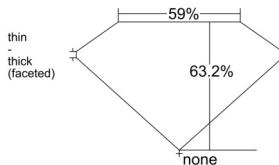

GIA®

FACSIMILE

GIA REPORT 2547224927

Verify this report at GIA.edu

GIA NATURAL DIAMOND DOSSIER®

December 12, 2025
GIA Report Number 2547224927
Shape and Cutting Style ..... Oval Brilliant
Measurements ..... 7.53 x 5.14 x 3.24 mm

GRADING RESULTS

Carat Weight ..... 0.80 carat
Color Grade ..... F
Clarity Grade VS1

ADDITIONAL GRADING INFORMATION

Polish ..... Excellent
Symmetry ..... Very Good
Fluorescence ..... Medium Blue
Clarity Characteristics..... Crystal, Indented Natural, Needle
Inscription(s): GIA 2547224927

PROPORTIONS

Profile not to actual proportions

GRADING SCALES

GIA COLOR SCALE		GIA CLARITY SCALE			
COLORLESS	D	VERY VERY SLIGHTLY INCLUDED	FLAWLESS		
	E		INTERNALLY FLAWLESS		
	F	VERY SLIGHTLY INCLUDED	VVS₁		
	G		VVS₂		
	H		VS₁		
	NEAR COLORLESS	I	SLIGHTLY INCLUDED	VS₂	
		J		SI₁	
		FAINT	K	INCLUDED	SI₂
			L		I₁
			M		I₂
VERT LIGHT	N	LIGHT	I₃		
	O				
	P				
	Q				
	R