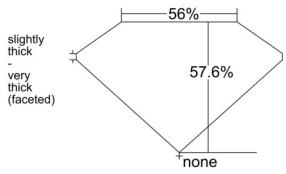

GIA®

FACSIMILE

GIA REPORT 2547217626

Verify this report at GIA.edu

GIA NATURAL DIAMOND DOSSIER®

December 12, 2025
GIA Report Number 2547217626
Shape and Cutting Style ..... Heart Brilliant
Measurements ..... 4.96 x 5.62 x 3.24 mm

GRADING RESULTS

Carat Weight ..... 0.51 carat
Color Grade I
Clarity Grade ..... Internally Flawless

ADDITIONAL GRADING INFORMATION

Polish ..... Excellent
Symmetry ..... Very Good
Fluorescence ..... None
Clarity Characteristics ..... Minor Details of Polish
Inspection(s): GIA 2547217626

PROPORTIONS

Profile not to actual proportions

GRADING SCALES

GIA COLOR SCALE		GIA CLARITY SCALE			
COLORLESS	D	VERY VERY SLIGHTLY INCLUDED	FLAWLESS		
	E		INTERNALLY FLAWLESS		
	F	VERY SLIGHTLY INCLUDED	VVS₁		
	G		VVS₂		
	H		VS₁		
	NEAR COLORLESS	I	SLIGHTLY INCLUDED	VS₂	
		J		SI₁	
		FAINT	K	INCLUDED	SI₂
			L		I₁
			M		I₂
VERT LIGHT	N	INCLUDED	I₃		
	O				
	P				
	Q				
LIGHT	R				
	S				
	T				
	U				
	V				
	W				
	X				
	Y				
	Z