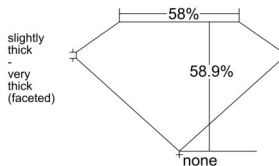

GIA®

FACSIMILE

GIA REPORT 2547217589

Verify this report at GIA.edu

GIA NATURAL DIAMOND DOSSIER®

December 11, 2025
GIA Report Number 2547217589
Shape and Cutting Style ..... Heart Brilliant
Measurements ..... 5.20 x 5.77 x 3.40 mm

GRADING RESULTS

Carat Weight ..... 0.60 carat
Color Grade ..... H
Clarity Grade SI1

ADDITIONAL GRADING INFORMATION

Polish ..... Excellent
Symmetry ..... Very Good
Fluorescence ..... None
Clarity Characteristics ..... Crystal, Feather
Inscription(s): GIA 2547217589

PROPORTIONS

Profile not to actual proportions

GRADING SCALES

GIA COLOR SCALE		GIA CLARITY SCALE			
COLORLESS	D	VERY VERY SLIGHTLY INCLUDED	FLAWLESS		
	E		INTERNALLY FLAWLESS		
	F	VERY SLIGHTLY INCLUDED	VVS₁		
	G		VVS₂		
	H		VS₁		
	NEAR COLORLESS	I	SLIGHTLY INCLUDED	SI₁	
		J		SI₂	
		FAINT	K	INCLUDED	I₁
			L		I₂
			M		I₃
VERT LIGHT	N				
	O				
	P				
	Q				
LIGHT	R				
	S				
	T				
	U				
	V				
	W				
	X				
	Y				
	Z